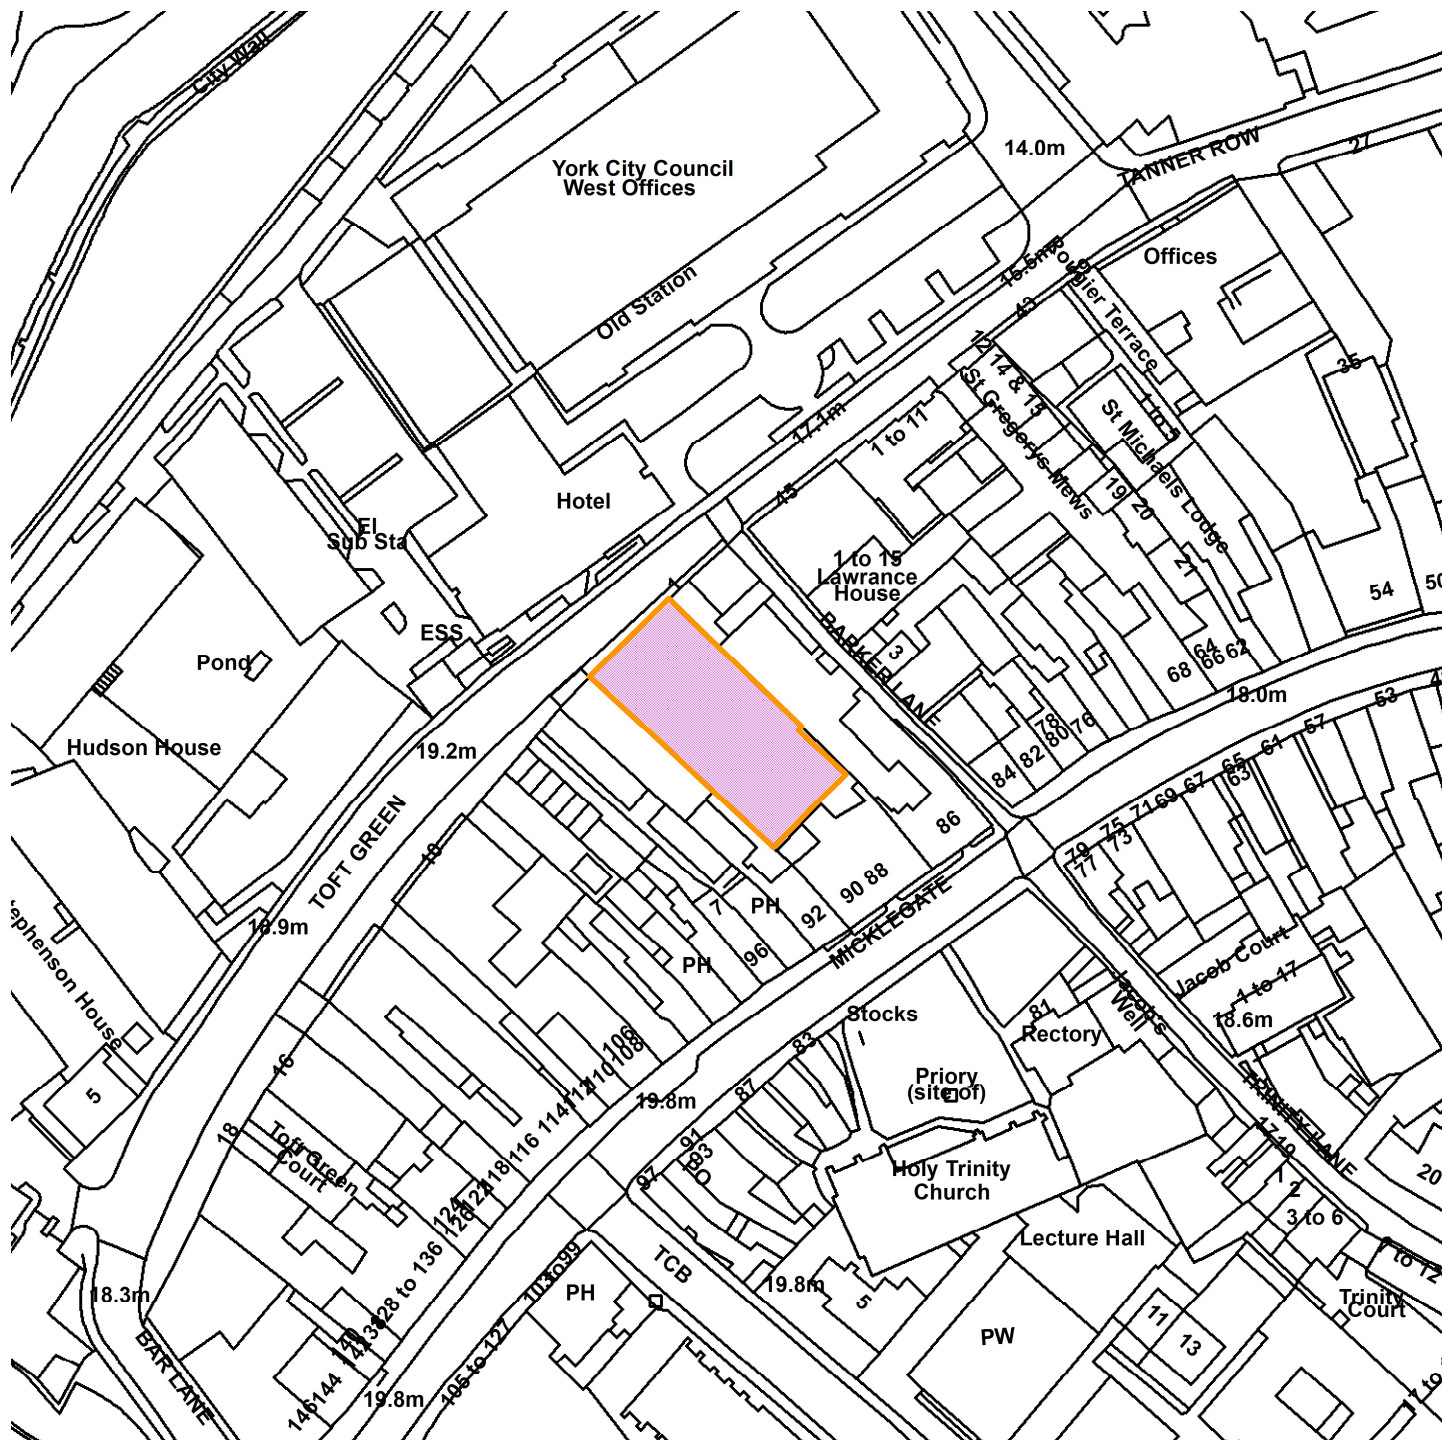

3 Toft Green, York YO1 6JT

20/00314/FULM

GIS by ESRI (UK)

Scale : 1:1328

Reproduced from the Ordnance Survey map with the permission of the Controller of Her Majesty's Stationery Office © Crown Copyright 2000.

Unauthorised reproduction infringes Crown Copyright and may lead to prosecution or civil proceedings.

Produced using ESRI (UK)'s MapExplorer 2.0 - <http://www.esriuk.com>

Organisation	City of York Council
Department	Directorate of Place
Comments	Site Location Plan
Date	25 November 2022
SLA Number	Not Set